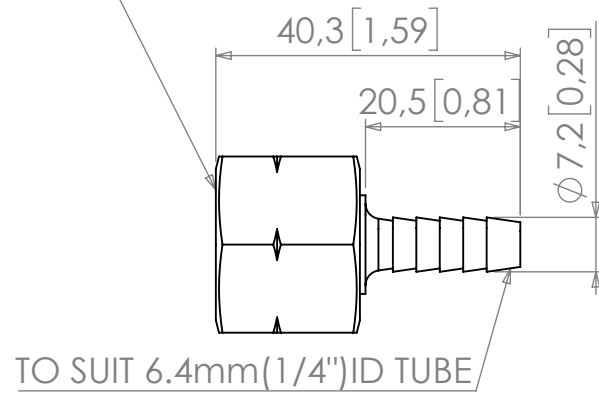

G3/8" FEMALE L/H THREAD

1				06/08/2018	
REV	CREATED	CHECKED	APPROVED	DWG DATE	REF
MATERIAL: BRASS					
If dimensional information is critical, please contact Eoxshop.com for confirmation. All dimensions are in accordance with the manufacturers drawings and are subject to change without prior notice.				EOXSHOP TEL: +44 (0) 23 9226 6031 WWW.EOXSHOP.COM SALES@EOXSHOP.COM	
TITLE: G3/8" FEMALE NUT L/H X 1/4" HOSETAIL, BRASS					
	DIM'S mm[inch]	SCALE NTS	SIZE A4	SHEET 1 / 1	DOCUMENT NUMBER NTC HT14LH
					REVISION 1