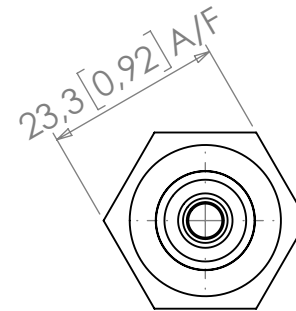

G3/8" FEMALE L/H THREAD

1				06/08/2018	
REV	CREATED	CHECKED	APPROVED	DWG DATE	REF
MATERIAL: BRASS					
If dimensional information is critical, please contact Eoxshop.com for confirmation. All dimensions are in accordance with the manufacturers drawings and are subject to change without prior notice.				EOXSHOP TEL: +44 (0) 23 9226 6031 WWW.EOXSHOP.COM SALES@EOXSHOP.COM	
TITLE: G3/8" FEMALE NUT L/H X 1/4" HOSETAIL, BRASS					
	DIM'S mm[inch]	SCALE NTS	SIZE A4	SHEET 1 / 1	DOCUMENT NUMBER NTC HT14LH
					REVISION 1